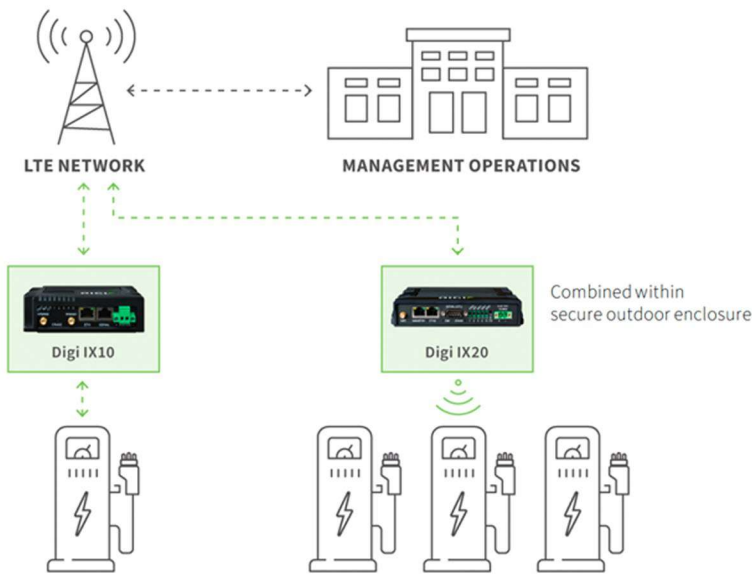

## The Power of Full Connectivity

EV Charge Network Operators face real challenges: consistent connectivity in busy cities, signal issues in remote areas, and blind spots in parking garages.

With each installation, Source Inc. is here to make it all simple.

Digi IX10 Industrial Cellular Router  
For one-to-one installations serving as primary connectivity.

Digi IX20 Industrial Cellular Router  
For one-to-many installations serving as existing module failover connectivity.