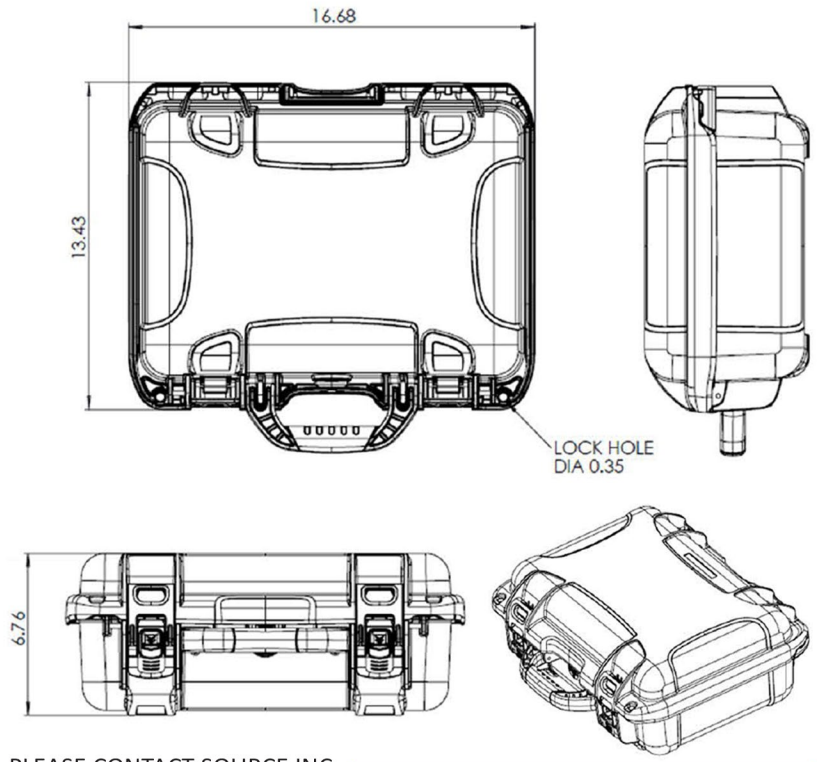

# SDK BR1

The SDK by Source Inc & Parsec is an IP67 ruggedized portable network case powered by Peplink. The SDK features the latest 5G technology and speeds with a high-gain LTE antenna built into the case lid for superior connectivity. With MIMO Wi-Fi, Ethernet connectivity embedded. When staying connected matters most, the SDK keeps you connected in the harshest of conditions.

## Case Specifications:

- LTE CAT 20 (up to 2Gbps Down, 150Mbps Up)
- GPS - aGNSS
- Wi-Fi 6 Simultaneous 5Ghz/2.4Ghz
- ChargeTech Premium 27,000mAh
- Multiple data interfaces: Ethernet, Wi-Fi
- Multiple power interfaces: 120v, 12v-120v "Inverter"
- Cloud services with central management
- On-board memory to support edge processing
- Designed and developed in U.S.A.