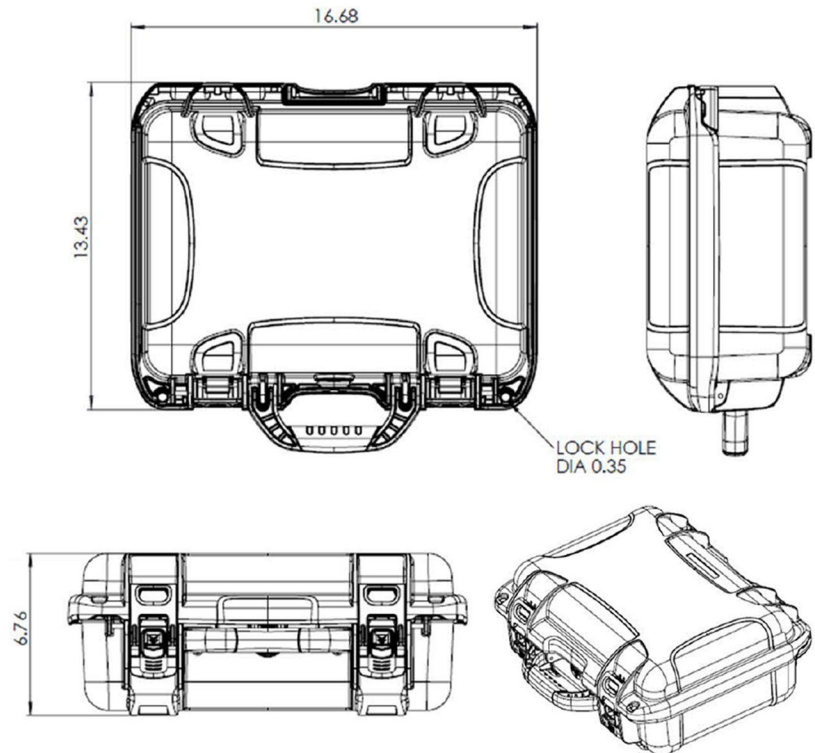

SDK PRO 5G

The SDK by Source Inc & Parsec is an IP67 ruggedized portable network case powered by Cradlepoint. The SDK features the latest 5G technology and speeds with a high-gain LTE antenna built into the case lid for superior connectivity. With MIMO Wi-Fi, Ethernet connectivity embedded. When staying connected matters most, the SDK Pro 5G keeps you connected in the harshest of conditions.

Case Specifications:

- LTE CAT 20 (up to 2Gbps Down, 150Mbps Up)
- GPS - aGNSS
- Wi-Fi 6 Simultaneous 5Ghz/2.4Ghz
- ChargeTech Premium 27,000mAh
- Multiple data interfaces: Ethernet, Wi-Fi
- Multiple power interfaces: 120v, 12v-120v "Inverter"
- Cloud services with central management
- On-board memory to support edge processing
- Designed and developed in U.S.A.